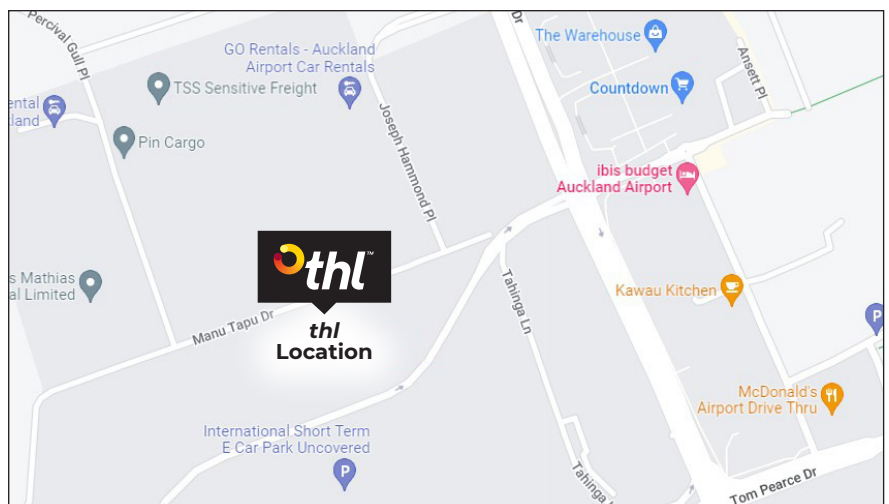

OTHER USEFUL INFORMATION

Nearest Campsite:

Takapuna Beach Holiday Park
22 The Promenade, Takapuna,
Auckland 0622
(35.5km from branch)

Nearest Fuel Station:

Z - Tom Pearce Drive
Tom Pearce Drive, Auckland Airport,
Auckland 2022
(2km from branch)

Nearest Supermarket:

Countdown
Corner of George Bolt Memorial
& John Goulter Drive, Māngere,
Auckland 2022
(1km from branch)

Scan the QR code to download the **thl Roadtrip App**. You can find and book campgrounds, holidays parks and attractions as well as locate your closest service station, dump stations and more!