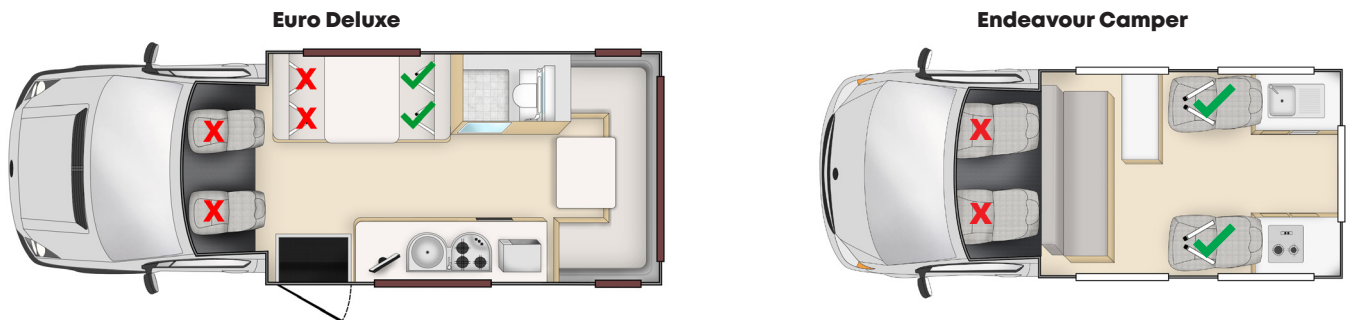

Apollo offers forward facing baby and booster seats for hire. If a rear facing baby seat or capsule is required, guests must supply their own. In New Zealand, guests must supply the seat or capsule along with the seat belt locking clip.

Please note: it is the guest's responsibility to fit the child restraints in the vehicle.

Child Restraint	Rear Facing Baby Capsule (Anchor Point required)	Baby Seats (Anchor Point required)	Booster Seats (Anchor Point required)	No Restraints (No restraints required)
Applicable Age Group	0 to 6 months	6 months to 4 years	4 to 7 years	7 years or older

	Berth	Vehicle	Option 1: 1 Baby Seat/ Capsule & 1 Booster Seat	Option 2: 2 Baby Seat/ Capsules	Option 3: 2 Booster Seats	No Child Restraints allowed
	2	Hitop Camper (NZ only)	X	X	X	X
	2	Hitop Ultra (AU only)	X	X	X	X
	2	Euro Mini (AU only)	X	X	X	X
	2	Euro Tourer	X	X	X	X
	4	Endeavour Camper	✓	✓	✓	-
	4	Euro Camper	✓	✓	✓	-
	6	Euro Deluxe	✓	✓	✓	-
	2	Adventure Camper (AU only)	X	X	X	X
	5	Britz Safari Auto 4WD (AU limited time relocation only)	✓	✓	✓	-
	2	Cheapa Hitop	X	X	X	X
	2	Cheapa 2B	X	X	X	X
	4	Cheapa Endeavour	✓	✓	✓	-
	4	Cheapa 4B	✓	✓	✓	-
	6	Cheapa 6B	✓	✓	✓	-
	2	Cheapa 4WD (AU only)	X	X	X	X
	2	Cheapa 4WD (AU only)	X	X	X	X
	2/3	Hippie Hitop	X	X	X	X
	4	Hippie Endeavour	✓	✓	✓	-

Examples of anchor point locations:

Please check the individual vehicle pages for anchor point locations.